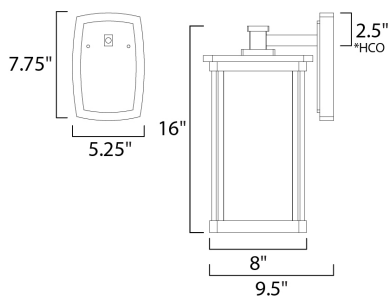

*height from center of outlet to the top of the fixture

MEASUREMENTS

DIMENSION : 8" W x 16" H x 9.5" Ext
 BACK PLATE : 5.25" W x 7.75" H x 2.5" HCO
 HANGING WEIGHT : 6.5 lb

LAMPING

INPUT VOLTAGE : 120V
 LUMENS : 1,100 Rated
 BULB : 1 x 12W LED E26 Medium , 12W Total
 BULB INCLUDED : (Included)
 DIMMABLE : Triac CL
 CRI : 90+ CRI
 COLOR_TEMP : 3000K